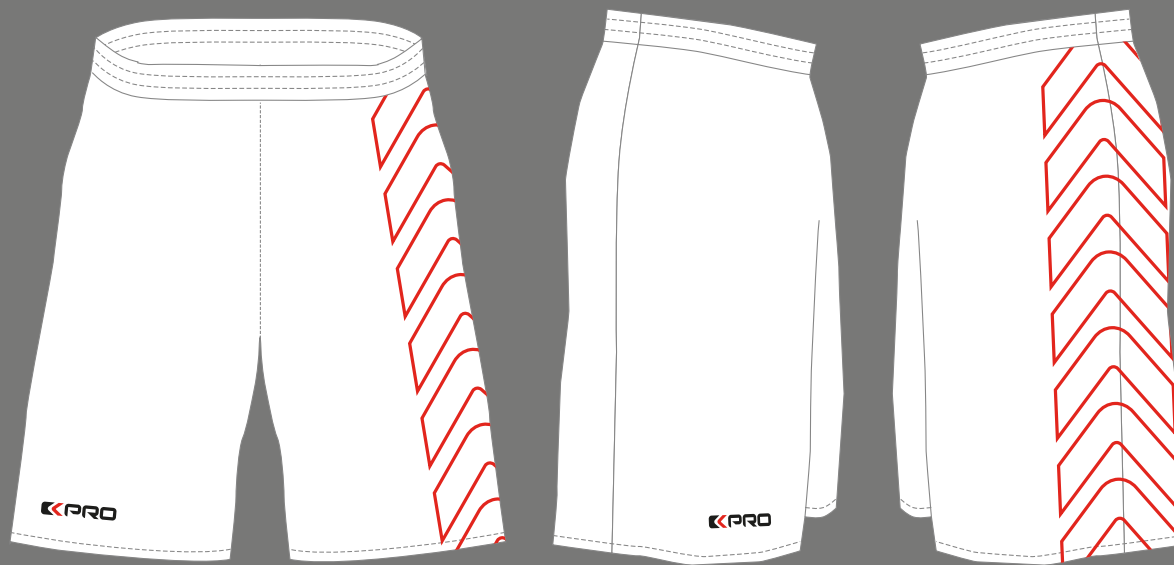

PLAIN 401622 SHORTS