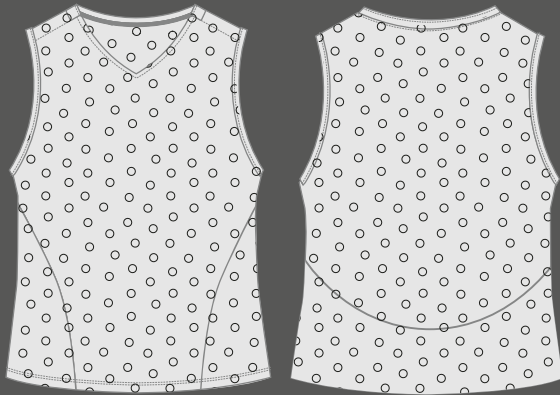

TRIPLE COVER
SEAMS

ATTENTION
READ CAREFULLY

**ALL THE KPRO UNIFORMS ARE TOTALLY CUSTOMIZABLE IN GRAPHICS AND COLORS.
THE DESIGNS SHOWN IN THIS CATALOG ARE INTENDED AS PURELY DEMONSTRATIVE
OF THE VARIOUS POSSIBILITIES OF PRINT, SUBLIMATION AND EMBROIDERY KPRO IS CAPABLE.**

KPRO

ALL THE DESIGNS, MODELS AND CONCEPTS OF THE UNIFORMS IN THIS CATALOG ARE PROPERTY OF KPRO™ AND SEW WHAT ITALY © 2021

FLAG FOOTBALL JERSEYS

V-STYLE 605 JERSEY

SIZES: XS TO 5XL

FABRIC: LIGHTPRO - DRYMESH

FITTING: QUALITY FITTING, ELASTIC,
BREATHABLE AND COMFORTABLE

FLAG FOOTBALL JERSEYS

U-STYLE 607 JERSEY

SIZES: XS TO 5XL

FABRIC: AIR MESH

FITTING: COMFORT FIT, LIGHT AND BREATHABLE

CREATE YOUR KIT JERSEY + SHORTS