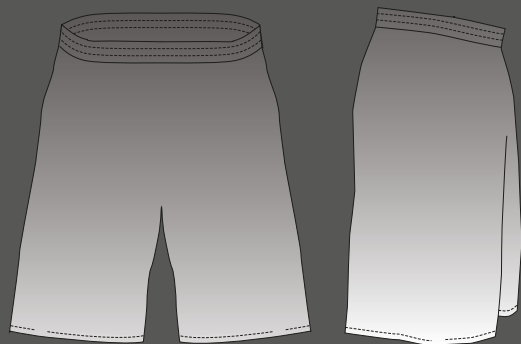

FLAG FOOTBALL JERSEYS

T-STYLE 1235 JERSEY

 AIR MESH

SIZES: XS TO 5XL

FABRIC: AIR MESH

FITTING: LOOSE FIT, ELASTIC, ULTRA LIGHT AND BREATHABLE

CREATE YOUR KIT JERSEY + SHORTS

TOP QUALITY VERSION

 LIGHTPRO

ECONOMIC VERSION

 AIR MESH

FLAG FOOTBALL PANTS

PANEL 4090 SHORTS

TOP QUALITY VERSION

LIGHTPRO

ECONOMIC VERSION