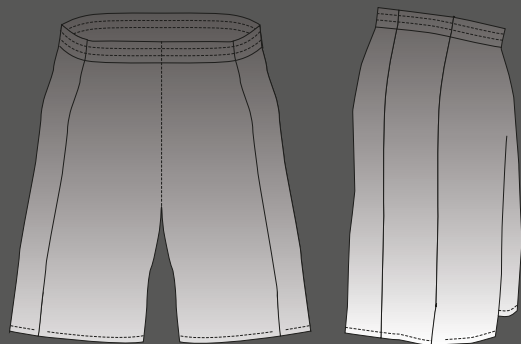

FITTING: QUALITY FITTING, ELASTIC,
BREATHABLE AND COMFORTABLE

FLAG FOOTBALL JERSEYS

U-STYLE 607 JERSEY

SIZES: XS TO 5XL

FABRIC: AIR MESH

FITTING: COMFORT FIT, LIGHT AND BREATHABLE

CREATE YOUR KIT JERSEY + SHORTS

FLAG FOOTBALL JERSEYS

T-STYLE 1235 JERSEY

 AIR MESH

SIZES: XS TO 5XL

FABRIC: AIR MESH

FITTING: LOOSE FIT, ELASTIC, ULTRA LIGHT AND BREATHABLE

CREATE YOUR KIT JERSEY + SHORTS

TOP QUALITY VERSION